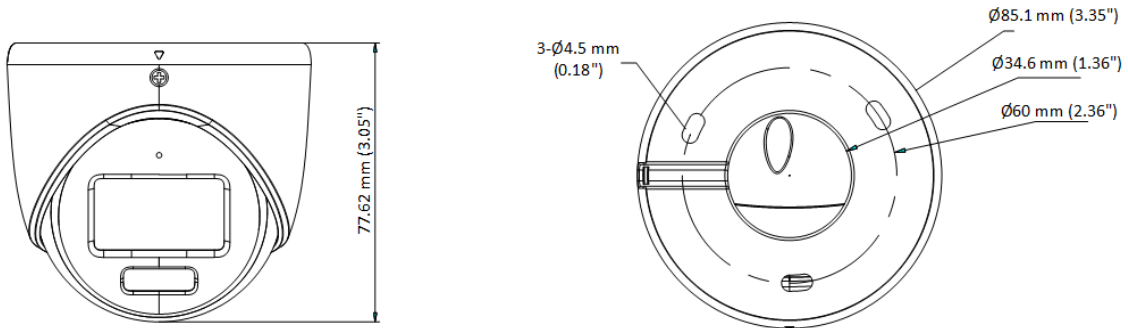

▪ **Available Model**

DS-2CE70KF0T-MFS

▪ **Dimension**

▪ **Accessory**

▪ **Optional**

DS-1280ZJ-XS Junction box	DS-1272ZJ-110-TRS Wall mount	DS-1275ZJ-SUS Vertical pole mount	DS-1276ZJ-SUS Corner mount