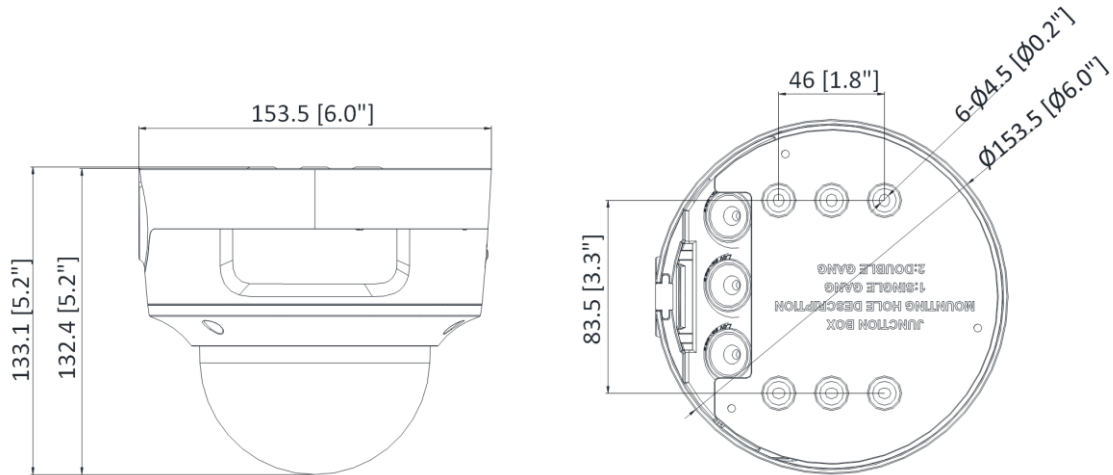

▪ **Available Model**

DS-2CD2746G2-IZS (2.8 to 12 mm)

▪ **Dimension**

Unit: mm (inch)

▪ **Accessory**

▪ **Optional**

DS-1473ZJ-155 Wall Mount	DS-1473ZJ-155B Wall Mount	DS-1475ZJ-SUS Vertical Pole Mount	DS-1471ZJ-155 Pendant Mount	DS-1476ZJ-SUS Corner Mount
DS-1227ZJ-DM37 In-ceiling Mount