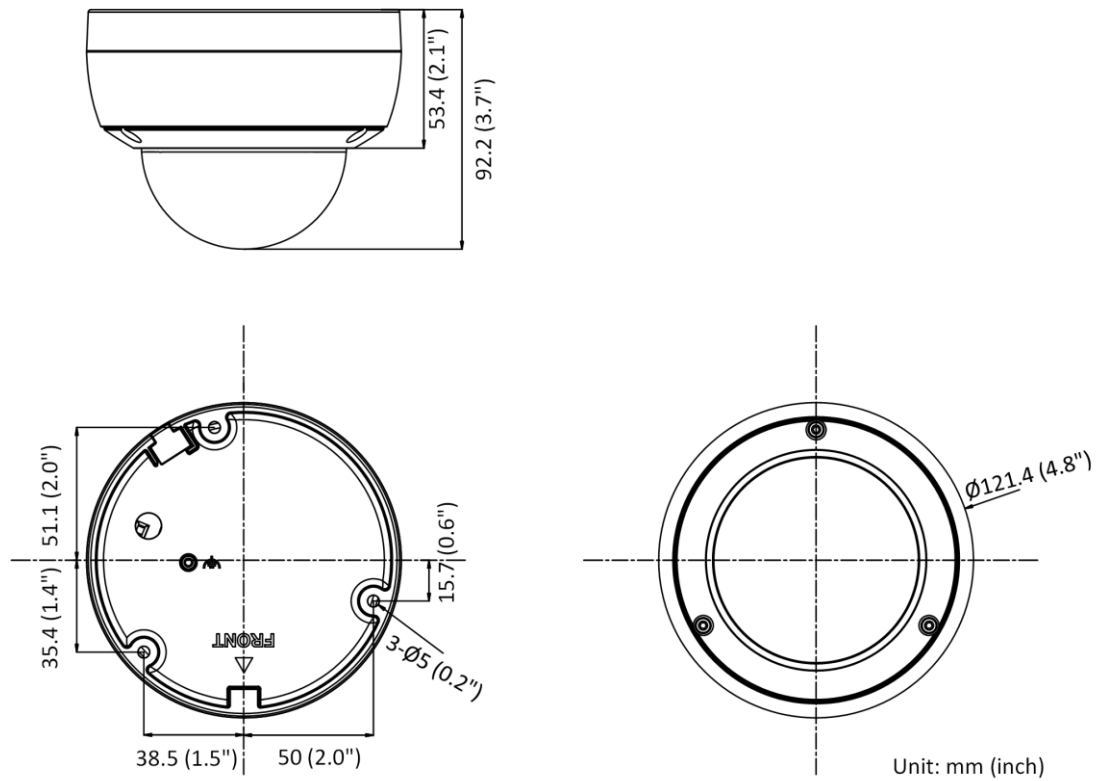

▪ **Dimension**

▪ **Accessory**

▪ **Optional**

DS-1272ZJ-120B	DS-1275ZJ-SUS	DS-1280ZJ-DM46	DS-1253ZJ-M	DS-1272ZJ-120
Wall mount	Vertical pole mount	Junction box	Water-proof	Wall mount
DS-1276ZJ-SUS	DS-1271ZJ-120			
Corner mount	Pendant Mount