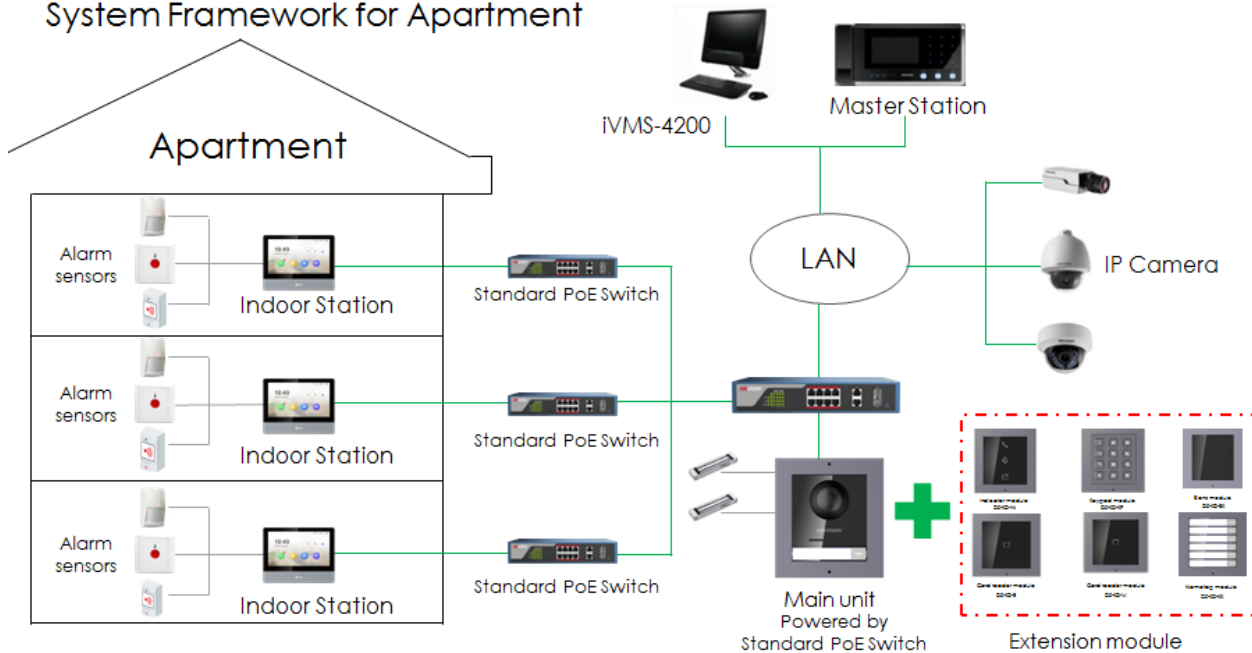

DS-KD-M/E Card Reader Module

Key Feature

- Supports unlock the door via swiping cards
- Supports issuing cards
- Backlight compensation
- Easy to and extend

Available Model

DS-KD-M (13.56 MHz)

DS-KD-E (125 KHz)

Specification

Model	DS-KD-M		DS-KD-E
System parameters	Processor	Embedded MCU Processor	
	Internal card reader	Built-in Card Reader	
Interfaces	Module-connecting	2(1 Input, 1 Output)	
General	Card type	Mifare Card	EM Card
	DIP switch	8	
	Power input	12 VDC(Powered by the other module)	
	Power output	12 VDC(Powered for the other module)	
	Power consumption	≤2 W	
	Working temperature	-40° C to +60° C(-40° F to 140° F)	
	Working humidity	10% to 95%	
	IP protection level	IP65	
	Installation	Flush Mounting, Surface Mounting	
	Dimensions (L × W × H)	98.5 mm × 100 mm × 33.7 mm (3.87" × 3.95" × 1.33")	

Appearance and Interface

No.	Description
1	Card Reading Area
2	Module-connecting Interface(output)
3	Module-connecting Interface(input)
4	Debug Port

Typical Application

System Framework for Apartment

Distributed by