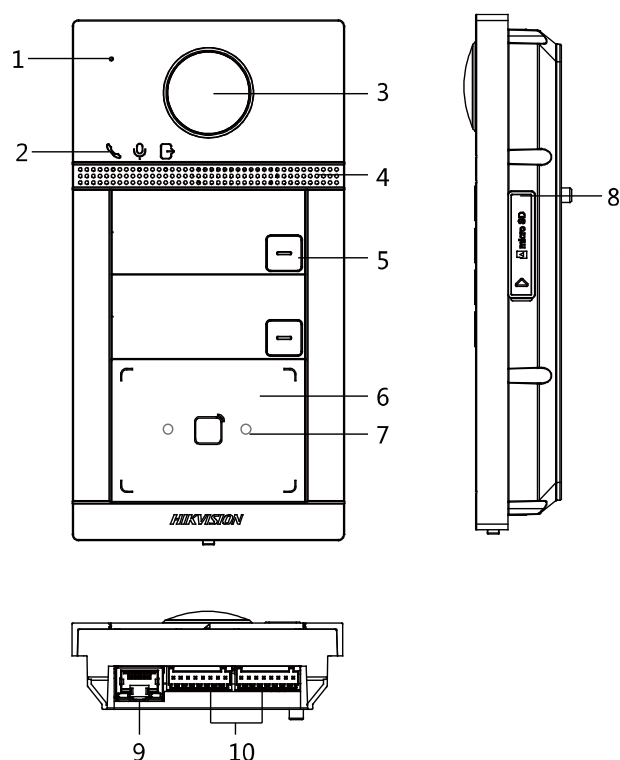

## Specification

System parameters	
Operation system	Embedded Linux operation system
Operation method	Two-button
Flash	32 M
RAM	256 M
Video Parameters	
Camera	2MP HD camera
Night vision	Low illumination IR supplement mode:3 m
BLC	Support
DNR	Support
WDR	True WDR
Field of view	Horizontal: 129° Vertical: 75°
Video compression standard	H.264
Stream	Main stream: 1080p@30fps, 720p@25fps Sub stream: D1@25fps
Resolution	Main stream: 1920 × 1080p, 720p Sub stream: 704 × 576
Motion detection	Support
Anti-flicker frequency	50 Hz, 60 Hz
Audio parameters	
Audio intercom	Two-way audio communication
Audio input	Built-in omnidirectional microphone
Audio output	Built-in loudspeaker
Audio compression standard	G.711 U
Audio compression Rate	64 Kbps
Audio quality	Noise suppression and echo cancellation
Network parameters	
Wired network	10/100 Mbps Ethernet
Network protocol	TCP/IP, RSTP
Access control parameters	
Reading frequency	13.56 MHz
Card type	Mifare card
Relay	2
Interfaces	
RS-485	1
Wi-Fi	2.4G Wi-Fi
Debugging port	1
TF card	Max to 128 G
Alarm input	4
Grounding	1
Physical button	2
TAMPER switch	1
General	
Protection level	IP65, IK08
Indicator	3

Power supply	IEEE802.3af, standard PoE 12 VDC
Power consumption	< 10 W
Working temperature	-40° C to 53° C(-40° F to 127.4° F)
Working humidity	10% to 95%
Installation	Surface mounting/ Flush mounting
Dimension	174 mm × 91 mm × 29 mm

## Appearance and Interfaces

No.	Description	No.	Description
1	Microphone	6	Card Reading Area
2	Indicator	7	IR Light
3	Camera	8	MicroSD Card Slot & Debugging Port
4	Loudspeaker	9	LAN
5	Button	10	Terminals