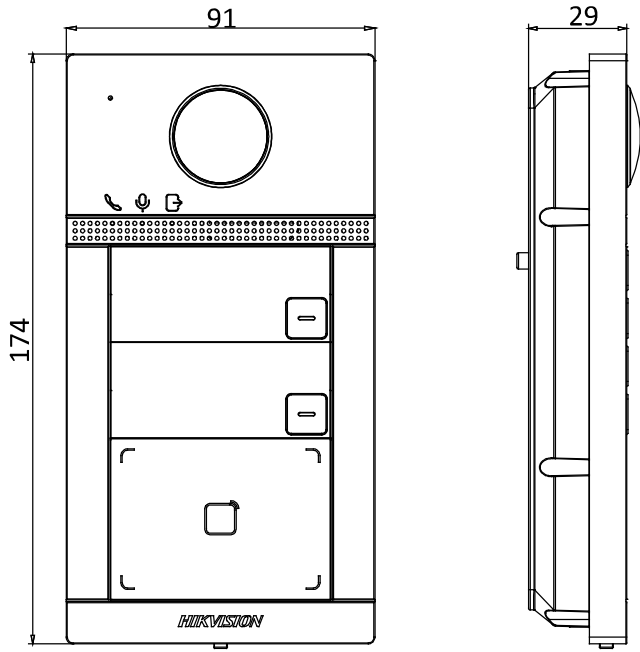

Power supply	IEEE802.3af, standard PoE 12 VDC
Power consumption	< 10 W
Working temperature	-40° C to 53° C(-40° F to 127.4° F)
Working humidity	10% to 95%
Installation	Surface mounting/ Flush mounting
Dimension	174 mm × 91 mm × 29 mm

## Appearance and Interfaces

No.	Description	No.	Description
1	Microphone	6	Card Reading Area
2	Indicator	7	IR Light
3	Camera	8	MicroSD Card Slot & Debugging Port
4	Loudspeaker	9	LAN
5	Button	10	Terminals

**Dimension**

Distributed by