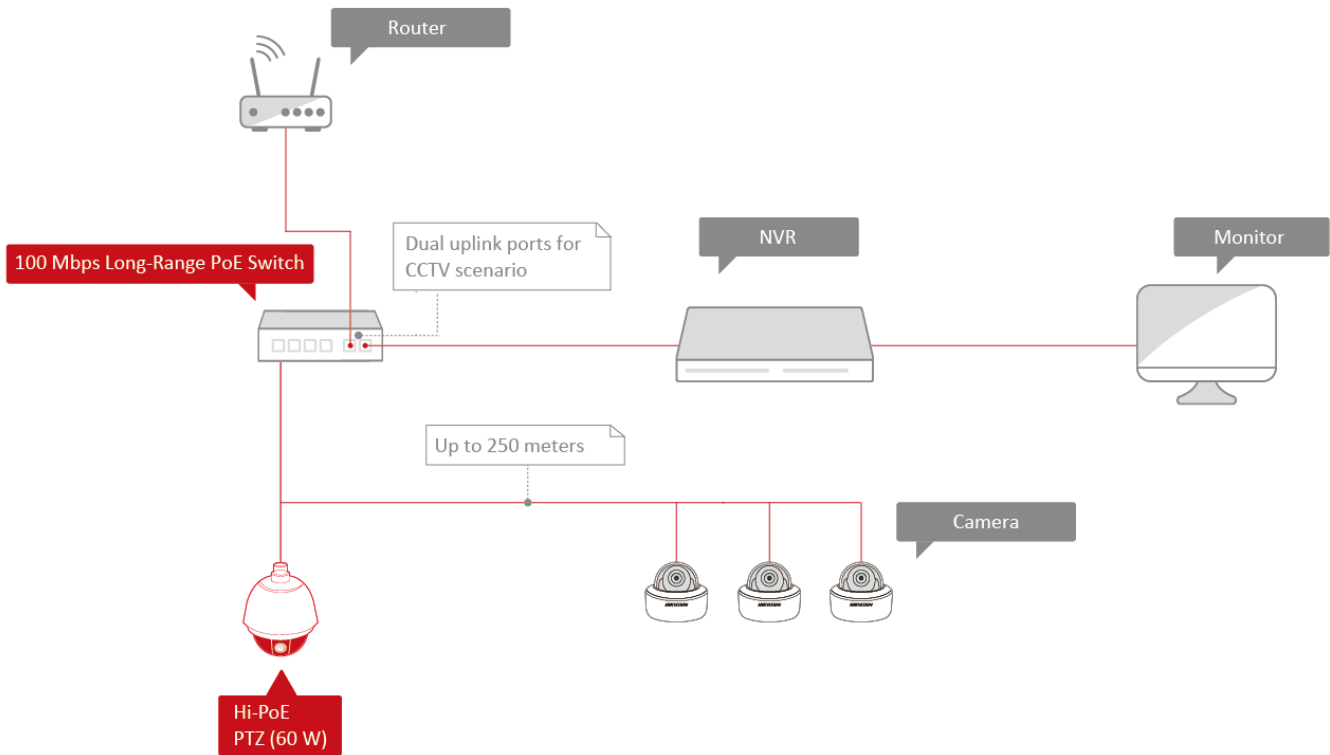

Typical Application

HIKVISION®

Headquarters

No.555 Qianmo Road, Binjiang District,
Hangzhou 310051, China
T +86-571-8807-5998
overseasbusiness@hikvision.com

Hikvision USA
T +1-909-895-0400
sales.usa@hikvision.com

Hikvision Australia
T +61-2-8599-4233
salesau@hikvision.com

Hikvision India
T +91-22-28469900
sales@pramahikvision.com

Hikvision Canada
T +1-866-200-6690
sales.canada@hikvision.com

Hikvision Thailand
T +662-275-9949
sales.thailand@hikvision.com

Hikvision Europe
T +31-23-5542770
sales.eu@hikvision.com

Hikvision Italy
T +39-0438-6902
info.it@hikvision.com

Hikvision Brazil
T +55 11 3318-0050
Latam.support@hikvision.com

Hikvision Turkey
T +90 (216)521 7070- 7074
sales.tr@hikvision.com

Hikvision Malaysia
T +601-7652-2413
sales.my@hikvision.com

Hikvision UK & Ireland
T +01628-902140
sales.uk@hikvision.com

Hikvision South Africa
Tel: +27 (10) 0351172
sale.africa@hikvision.com

Hikvision France
T +33(0)1-85-330-450
info.fr@hikvision.com

Hikvision Kazakhstan
T +7-727-9730667
nikia.panfilov@hikvision.ru

Hikvision Vietnam
T +84-974270888
sales.vt@hikvision.com

Hikvision UAE
T +971-4-4432090
salesme@hikvision.com

Hikvision Singapore
T +65-6684-4718
sg@hikvision.com

Hikvision Spain
T +34-91-737-16-55
info.es@hikvision.com

Hikvision Tashkent
T +99-87-1238-9438
uzb@hikvision.ru

Hikvision Hong Kong
T +852-2151-1761
info.hk@hikvision.com

Hikvision Russia
T +7-495-669-67-99
saleru@hikvision.com

Hikvision Korea
T +82-(0)31-731-8817
sales.korea@hikvision.com

Hikvision Poland
T +48-22-460-01-50
info.pl@hikvision.com

Hikvision Indonesia
T +62-21-2933759
Sales.Indonesia@hikvision.com

Hikvision Colombia
sales.colombia@hikvision.com