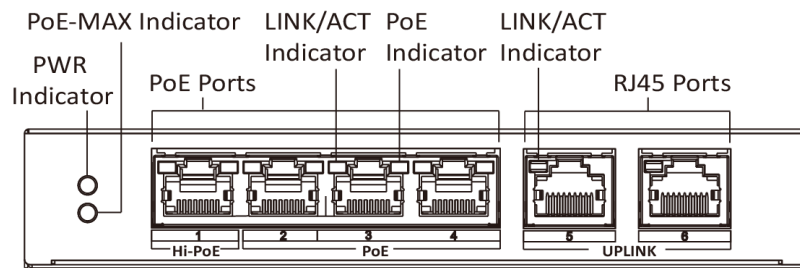

Physical Interface

Front panel: