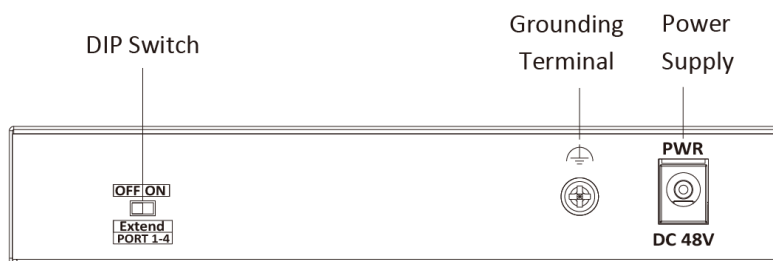

### Feature and Function

- 1 × 10/100 Mbps Hi-PoE port, 3 × 10/100 Mbps PoE ports, and 2 × 10/100 Mbps RJ45 ports.
- IEEE 802.3at/af/bt standard for Hi-PoE port (Max. 60 W port power).
- IEEE 802.3at/af standard for PoE ports.
- IEEE 802.3, IEEE 802.3u, and IEEE 802.3x standard.
- 6 KV surge protection for PoE ports.
- AF/AT camera can reach up to 250 m in extend mode. Hi-PoE camera can reach up to 150 m.
- High priority ports.
- PoE power management.
- Dual uplink network design.
- Wire-speed forwarding and non-blocking design.
- Store-and-forward switching.
- Solid high-strength metal shell.
- Reliable fan-free design.

## Specification

Model		DS-3E0106HP-E
Network parameters	Port number	1 × 10/100 Mbps Hi-PoE port, 3 × 10/100 Mbps PoE ports, and 2 × 10/100 Mbps RJ45 ports
	Port type	RJ45 port, full duplex, MDI/MDI-X adaptive
	Standard	IEEE 802.3, IEEE 802.3u, IEEE 802.3x
	Forwarding mode	Store-and-forward switching
	Working mode	Standard mode (default); Extend mode
	High priority port	Ports 1 to 2
	Ports for long-distance transmission	Ports 1 to 4
	MAC address table	2 K
	Switching capacity	1.2 Gbps
	Packet forwarding rate	0.893 Mpps
	Internal cache	768 Kbits
	PoE power supply	PoE standard
PoE power pin		Support 8-core power supply, Ethernet cable 1/2/3/6 and 4/5/7/8 provide power supply simultaneously.
PoE port		Ports 1 to 4
Max. port power		Port 1: 60 W Ports 2 to 4: 30 W
PoE power budget		60 W
Max. power consumption		65 W
General	Shell	Metal material, fan-free design
	Weight	0.24 kg (0.53 lb)
	Dimension (L × H × D)	145 mm × 25.6 mm × 68.45 mm (5.7" × 1.0" × 2.7")
	Operating temperature	0°C to 40°C (32°F to 104°F)
	Storage temperature	-40°C to 85°C (-40°F to 185°F)
	Operating humidity	5% to 95% (no condensation)
	Storage humidity	5% to 95% (no condensation)
	Power supply	48 VDC, 1.35 A
Power consumption	65 W	

## Physical Interface

Front panel:

Back panel: