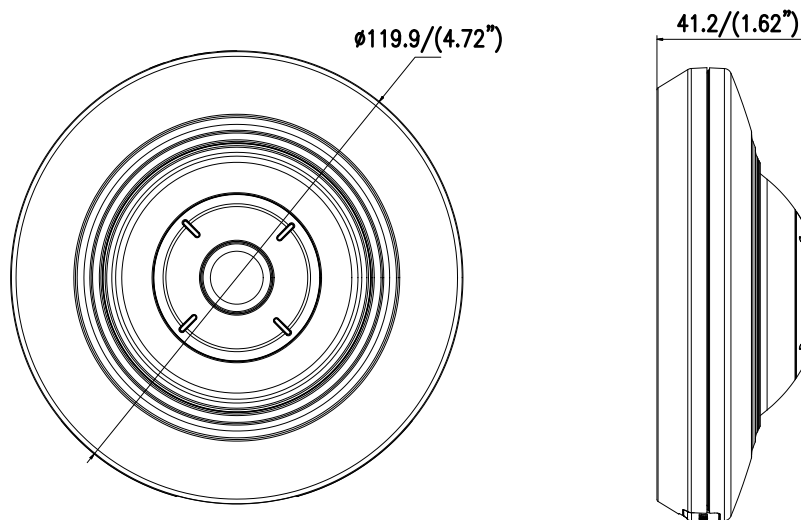

Detection	Motion detection, dynamic analysis, intrusion detection, line crossing detection
Protocols	TCP/IP, ICMP, HTTP, HTTPS, FTP, DHCP, DNS, DDNS, RTP, RTSP, RTCP, PPPoE, NTP, UPnP, SMTP, SNMP, IGMP, 802.1X, QoS, IPv6
Standard	ONVIF (PROFILE S, PROFILE G), ISAPI
General Function	One-key reset, anti-flicker, password protection, privacy mask, IP Address filtering, heartbeat, watermark
Firmware Version	V5.5.52
Interface	
Communication Interface	1 RJ45 10M/100M self-adaptive Ethernet port
Audio (-S)	1 audio input (line in), 1 audio output interface
Alarm (-S)	1 alarm input, 1 alarm output (DC24V, 1A or AC110V, 500mA, max.)
On-board Storage	Built-in microSD/SDHC/SDXC slot, up to 128 G
General	
Operating Conditions	-10 °C to +50 °C (-14 °F to +122 °F), Humidity 95% or less (non-condensing)
Power Supply	12 VDC, 0.5 A, max. 6 W PoE (802.3af, 36 V to 57 V), 0.2 A to 0.1 A, max. 7.5 W
IR Range	Up to 8 m
Dimensions	Φ 119.9 × 41.2 mm (Φ 4.72" × 1.62")
Weight	600 g (1.32 lbs.)

Available Model

DS-2CD2955FWD-I (1.05 mm), DS-2CD2955FWD-IS (1.05 mm)

Dimension

Unit: mm(inch)

AccessoryDS-1294ZJ
Wall mountDS-1281ZJ-DM27
Inclined ceiling mountDS-1297ZJ
Pendant mount
(extendable)DS-1299ZJ
Pendant mount