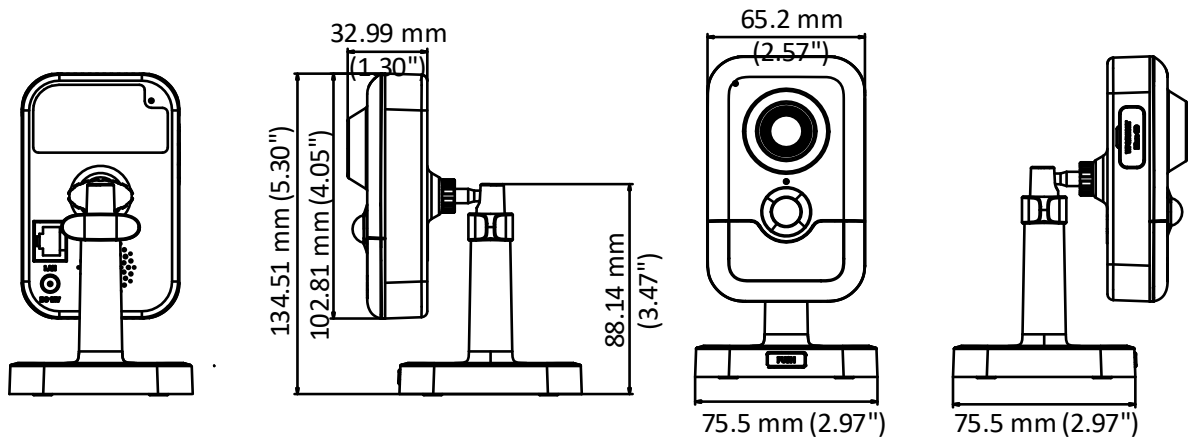

Dimension

Distributed by

HIKVISION®

Headquarters

No.555 Qianmo Road, Binjiang District,
Hangzhou 310051, China
T +86-571-8807-5998
overseasbusiness@hikvision.com

Hikvision USA
T +1-909-895-0400
sales.usa@hikvision.com

Hikvision Australia
T +61-2-8599-4233
salesau@hikvision.com

Hikvision India
T +91-22-28469900
sales@pramahikvision.com

Hikvision Canada
T +1-866-200-6690
sales.canada@hikvision.com

Hikvision Thailand
T +662-275-9949
sales.thailand@hikvision.com

Hikvision Europe
T +31-23-5542770
sales.eu@hikvision.com

Hikvision Italy
T +39-0438-6902
info.it@hikvision.com

Hikvision Brazil
T +55 11 3318-0050
Latam.support@hikvision.com

Hikvision Turkey
T +90 (216)521 7070- 7074
sales.tr@hikvision.com

Hikvision Malaysia
T +601-7652-2413
sales.my@hikvision.com

Hikvision UK & Ireland
T +01628-902140
sales.uk@hikvision.com

Hikvision South Africa
Tel: +27 (10) 0351172
sale.africa@hikvision.com

Hikvision France
T +33(0)1-85-330-450
info.fr@hikvision.com

Hikvision Kazakhstan
T +7-727-9730667
nikia.panfilov@hikvision.ru

Hikvision Vietnam
T +84-974270888
sales.vt@hikvision.com

Hikvision UAE
T +971-4-4432090
salesme@hikvision.com

Hikvision Singapore
T +65-6684-4718
sg@hikvision.com

Hikvision Spain
T +34-91-737-16-55
info.es@hikvision.com

Hikvision Tashkent
T +99-87-1238-9438
uzb@hikvision.ru

Hikvision Hong Kong
T +852-2151-1761
info.hk@hikvision.com

Hikvision Russia
T +7-495-669-67-99
sateru@hikvision.com

Hikvision Korea
T +82-(0)31-731-8817
sales.korea@hikvision.com

Hikvision Poland
T +48-22-460-01-50
info.pl@hikvision.com

Hikvision Indonesia
T +62-21-2933759
Sales.Indonesia@hikvision.com