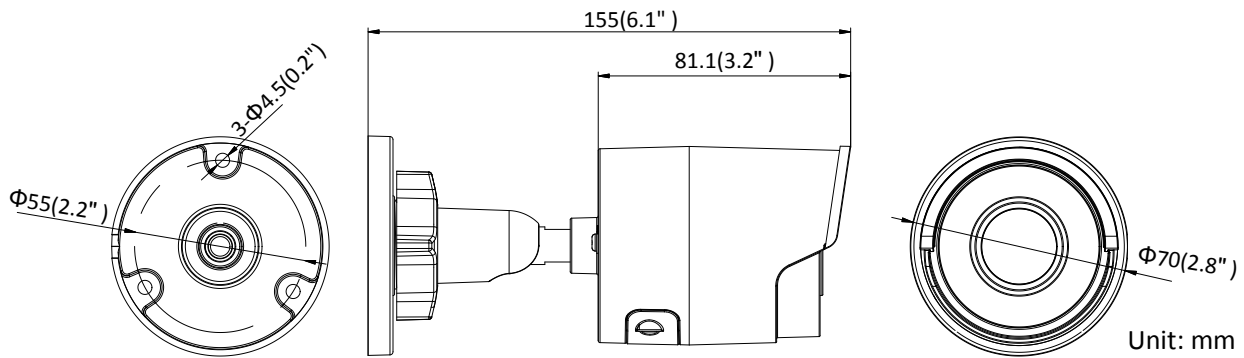

Dimensions

Accessories

Distributed by