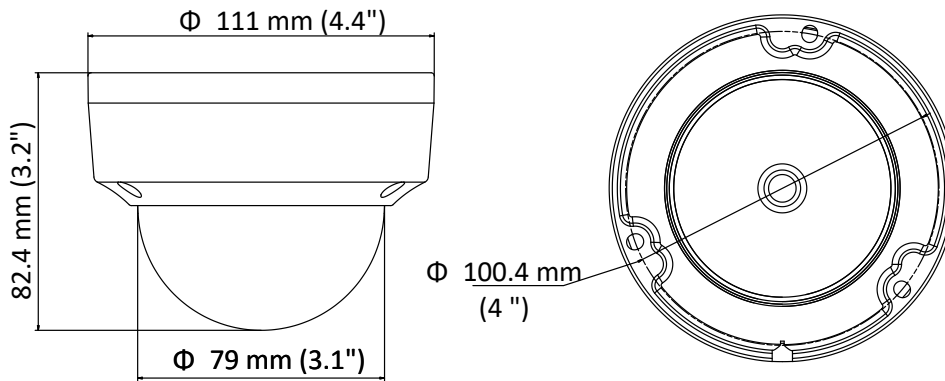

Dimension

Accessories

Distributed by