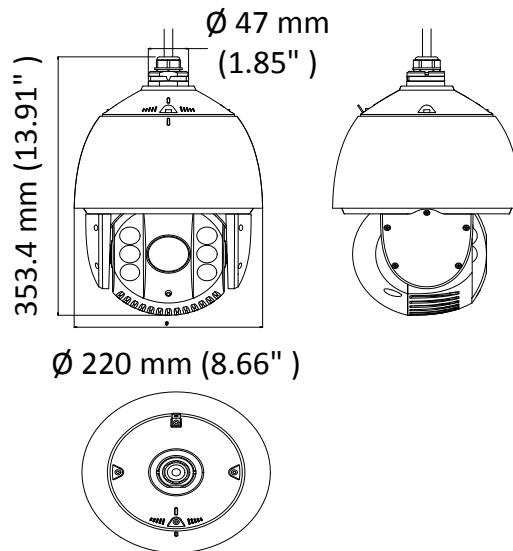

Order Model

DS-2AE7232TI-A(C)

Dimensions