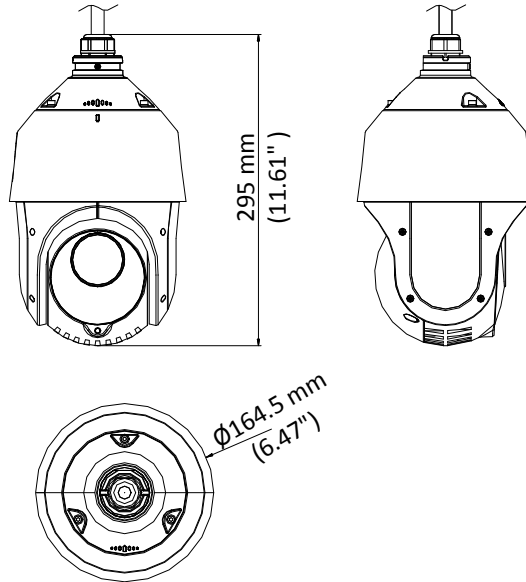

Order Model

DS-2AE4225TI-D(C)

Dimensions