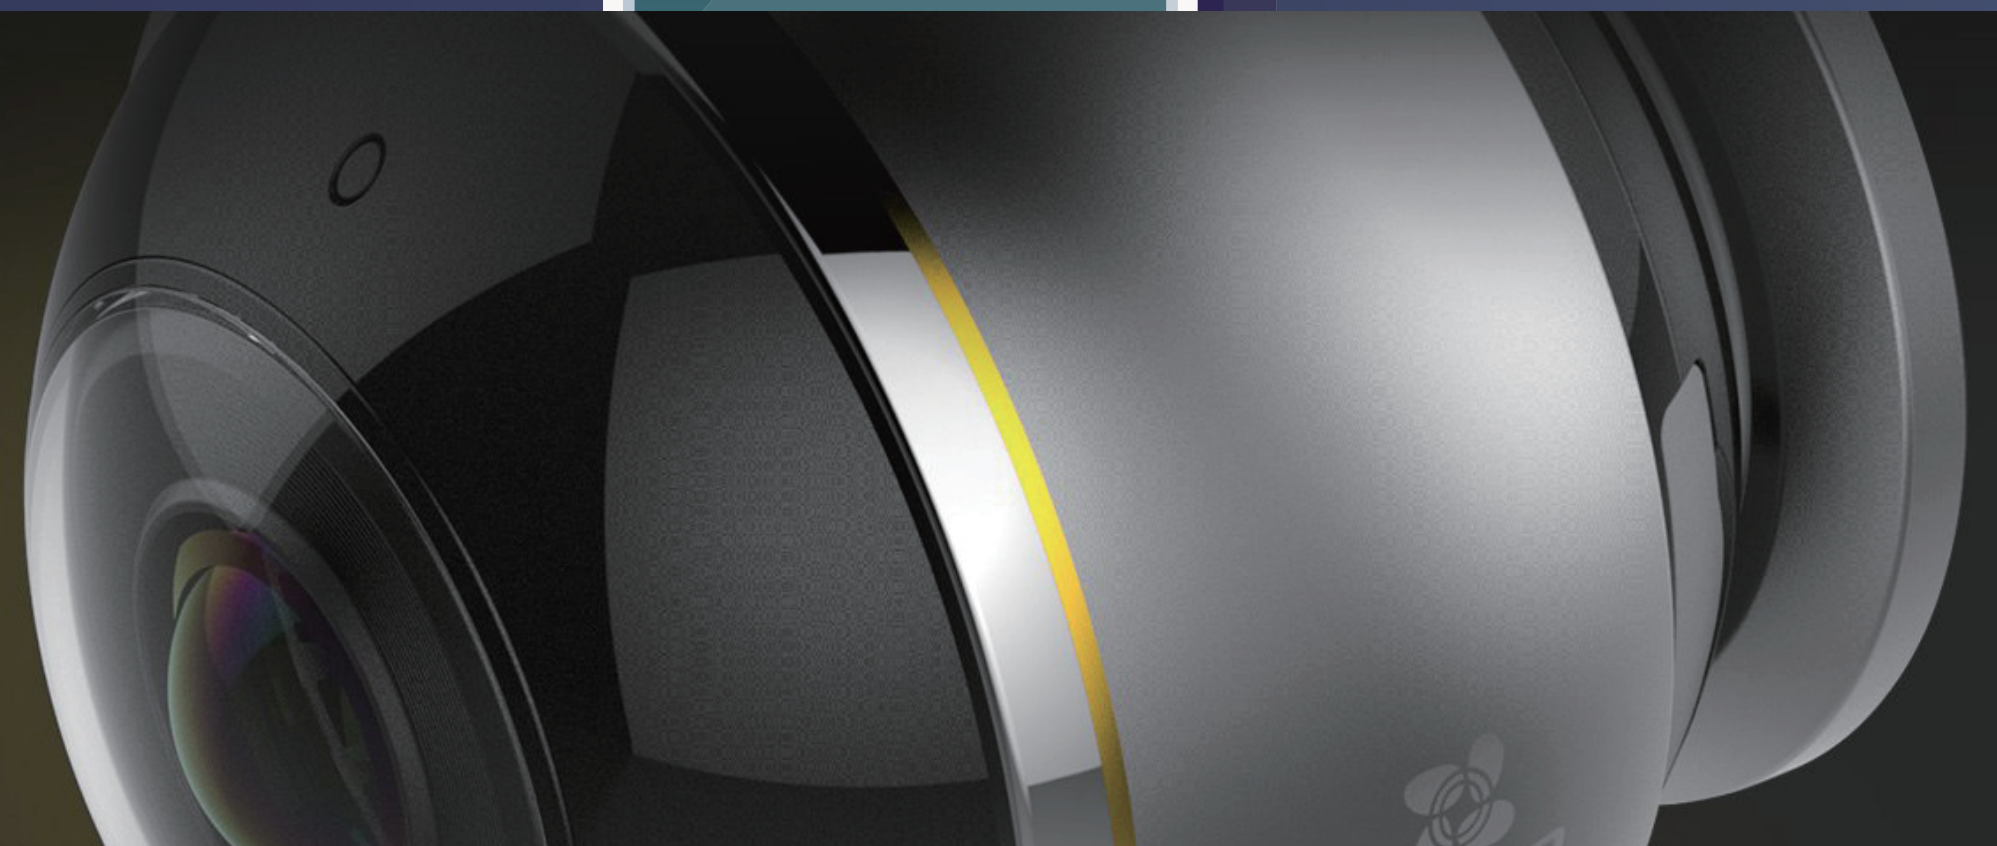

C6P (ez360 Pano)

360° Fisheye Security.
Zero Blind Spots.

A panoramic Wi-Fi camera offering complete coverage without any blind spots.

Key Features

Premium metal body. Excellent design and production quality for extreme durability.

Instant alerts (manual activation required)

The C6P (ez360 Pano) watches for movement. It will take a picture and send alerts to your smartphone when it detects motions.

Durable metal body

Built with high-strength and anti-corrosion aluminum.