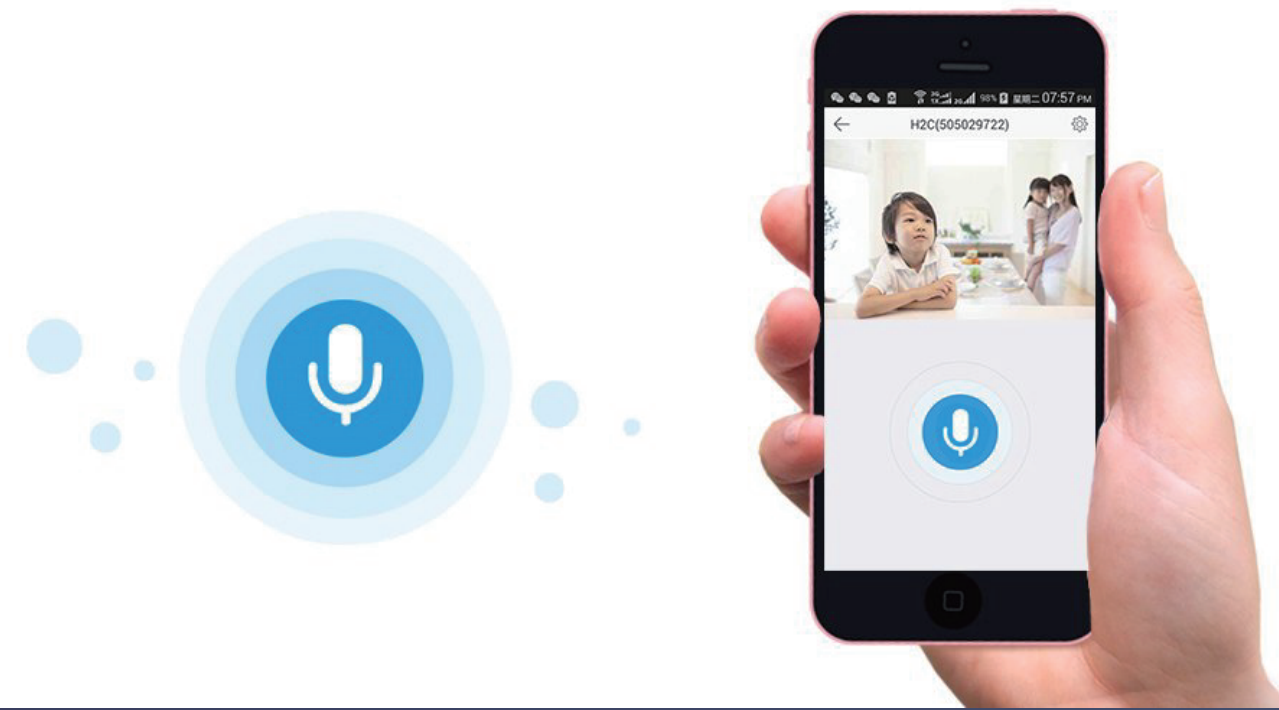

Multiple viewing modes

Enjoy four different screen viewing modes to meet your specific needs.

Panoramic View

Expanded View

Dual-Screen

Quad-Screen

Super HD camera

The 3MP sensor delivers crystal clear imagery.

Dual-band Wi-Fi

Supports 2.4 GHz and 5.0 GHz Wi-Fi connectivity, ensuring stable and smooth wireless transmission.

Two-way audio

The built-in microphone and speaker deliver crystal-clear, smooth voice transmission in real time.

Instant alerts (manual activation required)

The C6P (ez360 Pano) watches for movement. It will take a picture and send alerts to your smartphone when it detects motions.

Durable metal body

Built with high-strength and anti-corrosion aluminum.