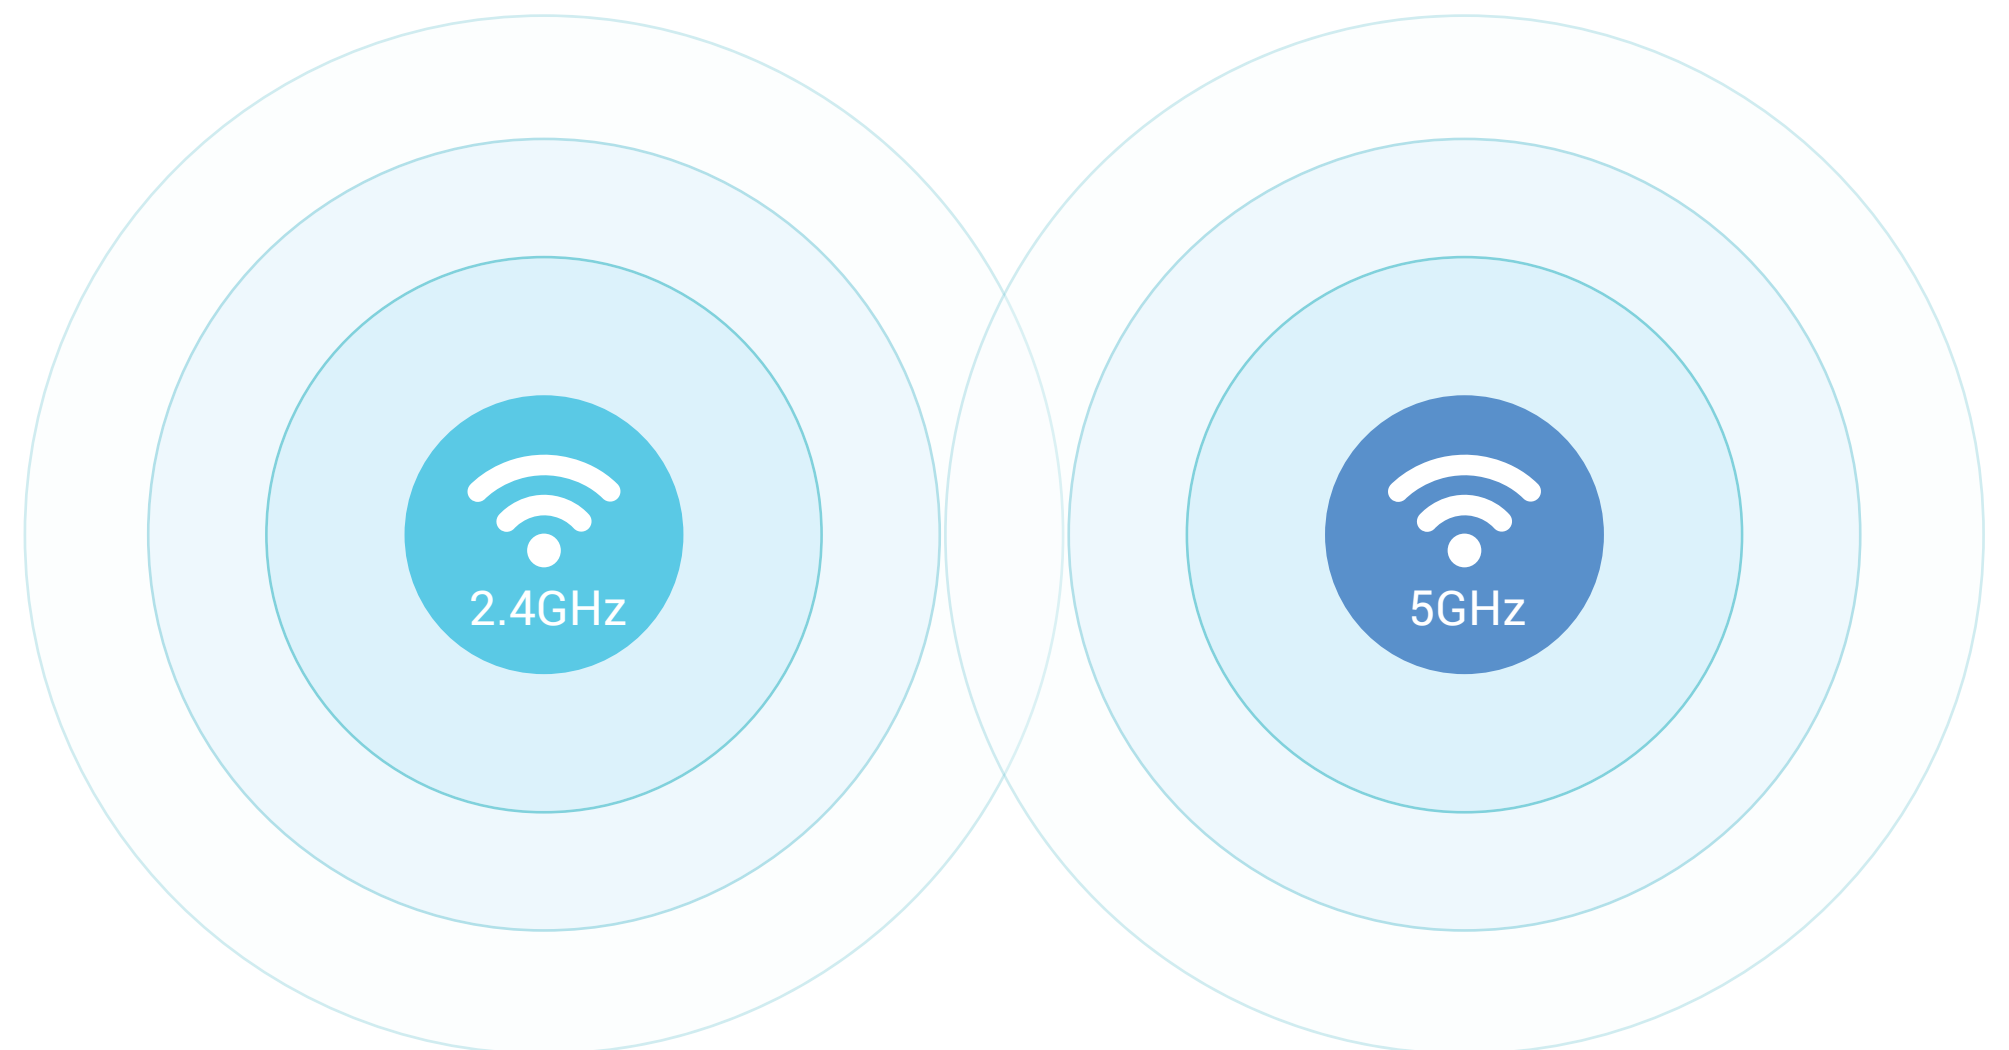

True Day/Night camera with auto-switching. Infrared night vision up to 7.5 meters.

Two-way audio. Pickup distance up to 5 meters.

Supports MicroSD card up to 128GB.

360° panoramic view

With a 360° panoramic view, the C6P (ez360 Pano) provides complete perspective, leaving no corners unwatched.

Multiple viewing modes

Enjoy four different screen viewing modes to meet your specific needs.

Panoramic View

Expanded View

Dual-Screen

Quad-Screen

Super HD camera

The 3MP sensor delivers crystal clear imagery.

Dual-band Wi-Fi

Supports 2.4 GHz and 5.0 GHz Wi-Fi connectivity, ensuring stable and smooth wireless transmission.

Two-way audio

The built-in microphone and speaker deliver crystal-clear, smooth voice transmission in real time.

Instant alerts (manual activation required)

The C6P (ez360 Pano) watches for movement. It will take a picture and send alerts to your smartphone when it detects motions.

Durable metal body

Built with high-strength and anti-corrosion aluminum.