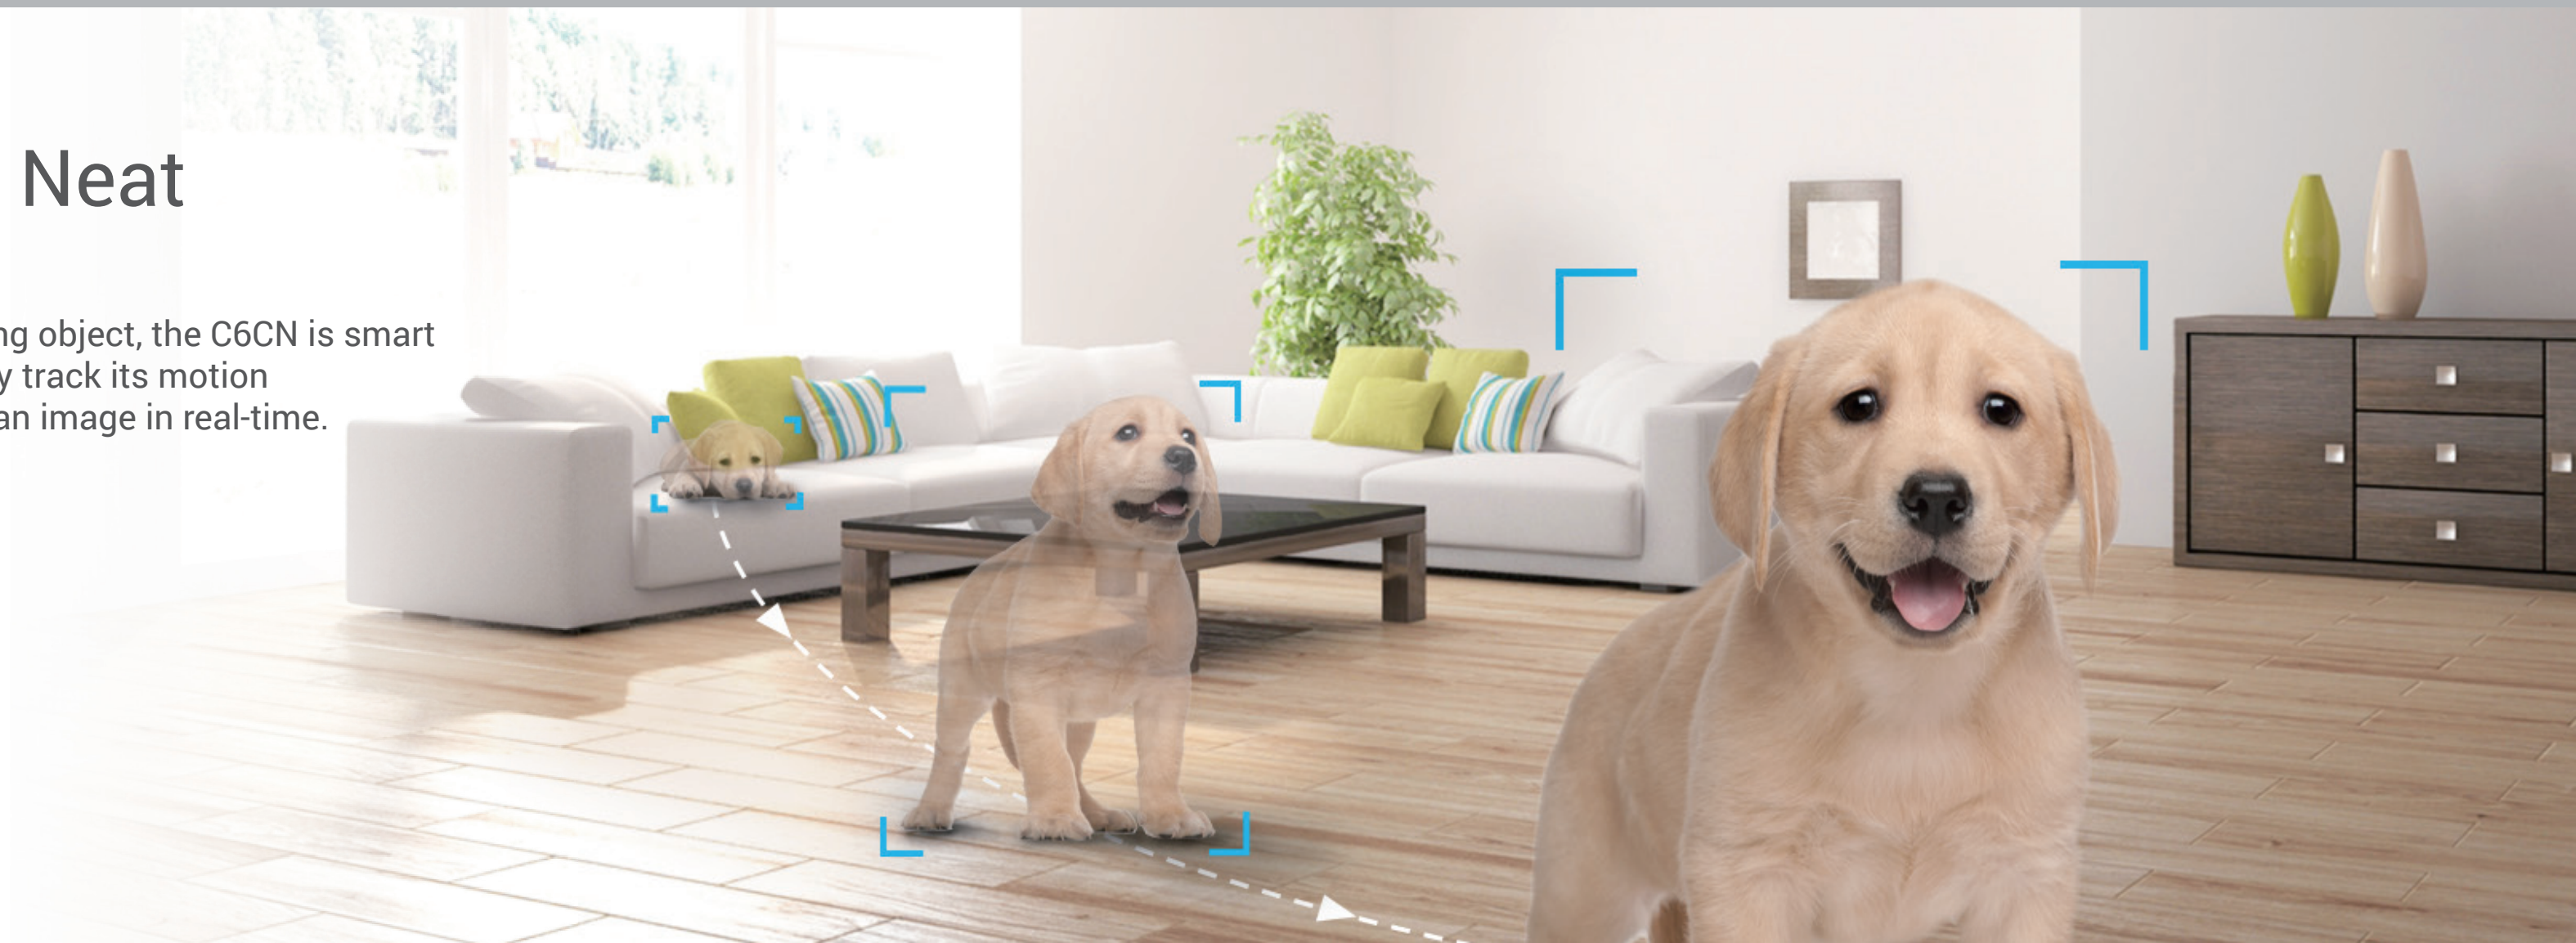

## Zero Blind Spots

Keep tabs on every corner with just one C6CN. Its expansive 360-degree field-of-view ensures full coverage, so you don't miss a thing.

Vertical rotation

Up 105°

Down 15°

Horizontal rotation  
340°

## Smart and Neat

When it detects a moving object, the C6CN is smart enough to automatically track its motion while alerting you with an image in real-time.

## Protect Your Privacy

---

Want a bit more privacy? With one tap of the EZVIZ App on your mobile device, the thoughtfully-designed privacy shutter allows you to turn the lens off – whenever, wherever.