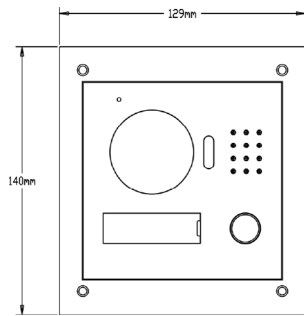

Interface

Door Control	2(1 relay out for main lock, 1 extended by access control module)
Alarm In	2(1ch unlock button, 1ch feedback)
RS485	1

Network

Ethernet	10M/100Mbps Self-adaptive
Network Protocol	TCP/IP

Ethernet	10M/100Mbps Self-adaptive
Network Protocol	TCP/IP

General

Ingress Protection	IP54, IK07
Tamper Switch	1
Installation	Surface & Flush
Material	Stainless Steel
Power	DC 12V
Power Consumption	Work ≤10W
Working Temperature	-30°C to +60°C
Relative Humidity	10%RH-90%RH
Dimensions	129.9mm×32.2mm×140mm
Weight	0.8kg

Dimensions

Application