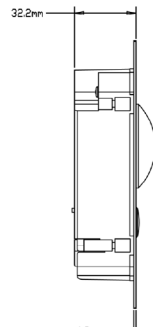

Audio

Audio Compression	G.711
Audio Input	Omnidirectional Mic
Audio Output	Built-in Speaker
Bidirectional Talk	Support Dual-way Bidirectional talk

Operation Mode

Keypad	Single Mechanical Button
--------	--------------------------

Ethernet	10M/100Mbps Self-adaptive
Network Protocol	TCP/IP

General

Ingress Protection	IP54, IK07
Tamper Switch	1
Installation	Surface & Flush
Material	Stainless Steel
Power	DC 12V
Power Consumption	Work ≤10W
Working Temperature	-30°C to +60°C
Relative Humidity	10%RH-90%RH
Dimensions	129.9mm×32.2mm×140mm
Weight	0.8kg

Dimensions

Application