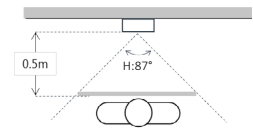

Ethernet	10M/100Mbps Self-adaptive
Network Protocol	TCP/IP

General

Ingress Protection	IP54, IK07
Tamper Switch	1
Installation	Surface & Flush
Material	Stainless Steel
Power	DC 12V
Power Consumption	Work ≤10W
Working Temperature	-30°C to +60°C
Relative Humidity	10%RH-90%RH
Dimensions	129.9mm×32.2mm×140mm
Weight	0.8kg

Dimensions

Application