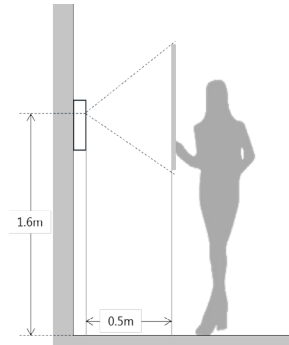

Ethernet	10M/100Mbps Self-adaptive
Network Protocol	TCP/IP

General

Ingress Protection	IP54, IK07
Tamper Switch	1
Installation	Surface & Flush
Material	Stainless Steel
Power	DC 12V
Power Consumption	Work ≤10W
Working Temperature	-30°C to +60°C
Relative Humidity	10%RH-90%RH
Dimensions	129.9mm×32.2mm×140mm
Weight	0.8kg

Dimensions

Application