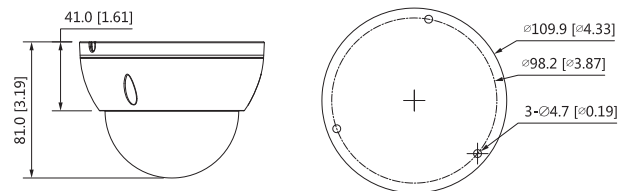

Power Supply	12V DC/PoE (802.3af)
Power Consumption	<7.3W
Environment	
Operating Conditions	-40°C to +60°C (-40°F to +140°F)/less than 95%
Storage Conditions	-40°C to +60°C (-40°F to +140°F)
Protection Grade	IP67; IK10
Structure	
Casing	Metal
Dimensions	81 mm × Φ109.9 mm (3.2" × Φ4.3")
Net Weight	378 g (0.8 lb)
Gross Weight	523 g (1.2 lb)

Ordering Information

Type	Part Number	Description
5MP Camera	DH-IPC-HDBW3541EP-S	5MP IR Fixed focal Dome WizSense Network Camera, PAL
	DH-IPC-HDBW3541EN-S	5MP IR Fixed focal Dome WizSense Network Camera, NTSC
Accessories (optional)	PFA136	Junction Box
	PFA200W	Rain Shade
	PFB203W	Wall Mount
	PFA152-E	Pole Mount
	PFA106	Mount Adapter
	PFB220C	Ceiling Mount
	PFM321D	DC12V1A Power Adapter
	LR1002-1ET/1EC	Single-port Long Reach Ethernet Over Coax Extender
	PFM900-E	Integrated Mount Tester
PFM114	TLC SD Card	

Junction Mount	Wall Mount	Wall Mount	Pole Mount
PFA136	PFA136+PFA200W	PFB203W	PFB203W+PFA152-E
Ceiling Mount			
PFA106+PFB220C			

Dimensions (mm[inch])

Accessories

Optional: