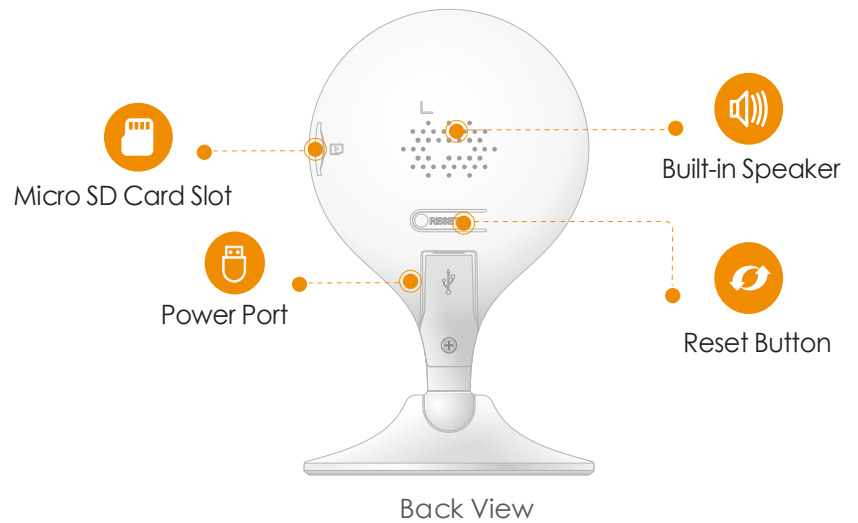

Specifications

Camera

1/2.7" 2 Megapixel Progressive CMOS
2MP (1920 x 1080)
Night Vision: 10m(33ft) Distance
2.8mm Fixed Lens
Field of View : 112° (H), 58° (V), 131° (D)

Video & Audio

Video Compression : H.265/H.264
Up to 25/30fps Frame Rate
16x Digital Zoom
Two-way Audio

Notice Management

Motion Detection
Human Detection
Configurable Region
Abnormal Sound Alarm

Network

Wi-Fi: IEEE802.11b/g/n, 50m Open Field
imou App: iOS, Android
Onvif

Auxiliary Interface

Micro SD Card Slot (up to 256GB)
Built-in Mic & Speaker
Reset Button

General

DC 5V1A Power Supply
Power Consumption: <3.1W
Working Environment: -10° C ~ +45° C, Less Than 95%RH
Dimensions: 66 × 33 × 109mm (2.6 × 1.3 × 4.3 inch)
Weight: 102.7g (0.23lb)
CE, FCC

What's in the box

- 1x Camera
- 1x Quick Start Guide
- 1x Power Adapter
- 1x Power Cable
- 1x Screw Package
- 1x Mounting Plate
- 1x Mounting Foam
- 1x Installation Position Map