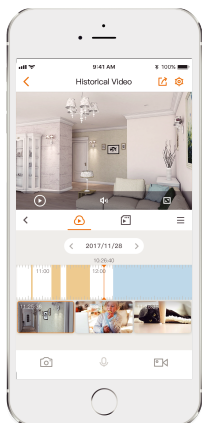

Imou

Cue 1080P

1080P Wi-Fi Camera

With 1080P Full HD live monitoring and two-way audio, Cue 1080P lets you stay in touch with your family. Real-time motion detection and instant alerts keep you aware of what is happening at home at anytime from anywhere.

1080P Full HD Video

See more than 720P

24/7 Protection

Excellent night vision, feel safe even in complete darkness

Two-way Talk

Communicate with family and pets easily

Alarm Notification

Get instant alerts while you are on-the-go

Cloud Service

Live video, storage, and more

Micro SD Card Slot

Supports up to 64GB local storage

Wi-Fi Connection

IEEE802.11b/g/n(2.4GHz)

Stay close with what you care

With Cloud service, you will have access to what you care as long as Internet is available. You can record daily or motion videos on Cloud and playback anytime anywhere.

Front View

Back View

Specifications

Camera

1/2.7" 2 Megapixel Progressive CMOS
2MP (1920 x 1080)
Night Vision: 10m(33ft) Distance
2.8mm Fixed Lens
Field of View : 115° (H), 62° (V), 137° (D)

Video & Audio

Video Compression : H.264
Up to 15fps Frame Rate
8x Digital Zoom
Two-way Audio