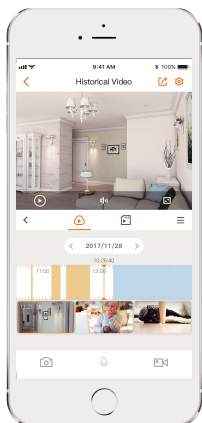

Imou

Cue

720P Wi-Fi Camera

With 720P Full HD live monitoring and two-way audio, Cue lets you stay in touch with your family. Real-time motion detection and instant alerts keep you aware of what is happening at home at anytime from anywhere.

7200P HD Video

High definition image

24/7 Protection

Excellent night vision, feel safe even in complete darkness

Two-way Talk

Communicate with family and pets easily

Alarm Notification

Get instant alerts while you are on-the-go

Cloud Service

Live video, storage, and more

Micro SD Card Slot

Supports up to 64GB local storage

Wi-Fi Connection

IEEE802.11b/g/n(2.4GHz)

Stay close with what you care

With Cloud service, you will have access to what you care as long as Internet is available. You can record daily or motion videos on Cloud and playback anytime anywhere.

Front View

Back View

Specifications

Camera

1/4" 1 Megapixel Progressive CMOS
1MP (1280 x 720)
Night Vision: 10m(33ft) Distance
2.8mm Fixed Lens
Field of View : 94° (H), 51.5° (V), 114.5° (D)

Video & Audio

Video Compression : H.264
Up to 25/30fps Frame Rate
8x Digital Zoom
Two-way Audio