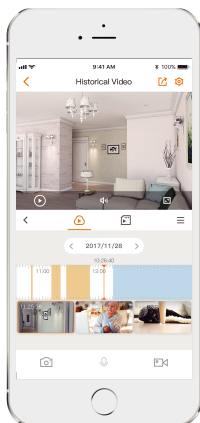

imou

Ranger Pro Z

1080P H.265 Dual Band Wi-Fi PTZ Camera

Ranger Pro Z brings 2MP live monitoring, it supports the latest H.265 compression which can save up to 50% bandwidth and storage. With 3x optical zoom, you can freely zoom in and take a close look at what you care. Ranger Pro Z supports 2.4GHz & 5GHz Dual-band Wi-Fi, Dual frequency options ensure you stable and fluent video streaming in different scenarios.

1080P FHD Video

See more than 720P

Smart Tracking

Automatically tracks moving objects

3x Optical Zoom

Zoom in and see more details

24/7 Protection

Excellent night vision,
feel safe even in complete darkness

Two-way Talk

Communicate with family and pets easily

H.265 Codec

Save more high-quality video
in less space

Cloud Service

Live video, storage, alarm alert and more

Micro SD Card Slot

Support up to 128GB local storage

Dual-band Wi-Fi

IEEE 802.11a/b/g/n/ac
2.4GHz & 5GHz dual band

Stay close with what you care

With Cloud Service, you will have access to what you care as long as Internet is available, You can record daily or motion video on cloud and playback any time, anywhere