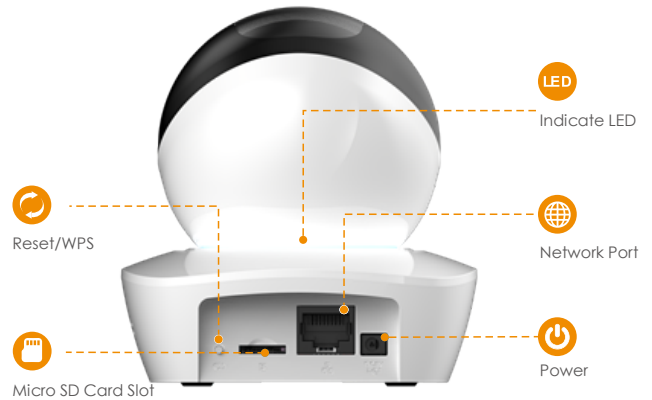

Front View

Back View

Specifications

Camera

1/2.9" 2 Megapixel Progressive CMOS
 2MP(1920 x 1080)
 Night Vision: 10m(33ft) Distance
 3-9mm Motorized Lens
 Field of View : 49° (D) ~ 118° (D)
 355° Pan & 90° Tilt
 3x Optical Zoom

Auxiliary Interface

Micro SD Card Slot(up to 128GB)
 Built-in Mic & Speaker
 Reset/WPS Button

General

DC 5V2A Power Supply
 Power Consumption: ≤10W
 Working Environment: -10° C~+45° C, Less Than 93%RH
 Dimensions: 94 × 94 × 101mm (3.7 × 3.7 × 3.9inch)
 Weight: 250g (0.55lb)
 CE, FCC, UL