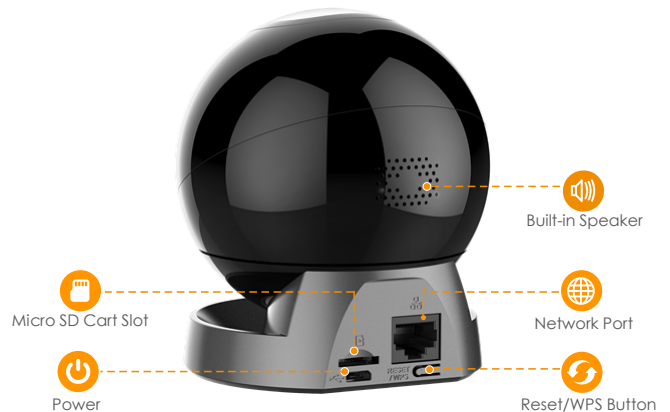

imou

Ranger Pro

1080P H.265 Wi-Fi Pan & Tilt Camera

With 1080P Full HD live monitoring and 0~355° pan & 0~90° tilt features, Ranger Pro ensures every corner of your home completely covered. Privacy function helps protect your personal privacy when you are home, and Smart Tracking function lets the camera follow moving objects when it detects images changing.

Wi-Fi Connection

IEEE802.11b/g/n(2.4GHz)

Stay close with what you care

With Cloud service, you will have access to what you care as long as Internet is available. You can record daily or motion videos on Cloud and playback anytime anywhere.

Front View

Back View

Specifications

Camera

1/2.7" 2Megapixel Progressive CMOS
 2MP (1920 x 1080)
 Night Vision: 10m(33ft) Distance
 3.6mm Fixed Lens
 Field of View : 89° (H), 48° (V), 107° (D)
 355° Pan & 0~90° Tilt

Auxiliary Interface

Micro SD Card Slot (up to 128GB)
 Built-in Mic & Speaker
 WPS/Reset Button

General

DC 5V2A Power Supply
 Power Consumption: <7.5W
 Working Environment: -10° C ~ +45° C, Less Than 95%RH
 Dimensions: 90 x 90 x 108mm (3.5 x 3.5 x 4.3inch)
 Weight: 250g (0.55lb)
 CE, FCC, UL