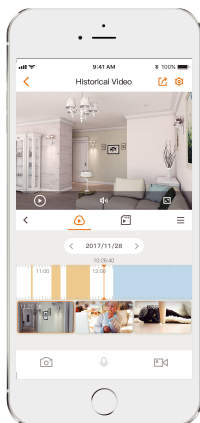

imou

Ranger Pro

1080P H.265 Wi-Fi Pan & Tilt Camera

With 1080P Full HD live monitoring and 0~355° pan & 0~90° tilt features, Ranger Pro ensures every corner of your home completely covered. Privacy function helps protect your personal privacy when you are home, and Smart Tracking function lets the camera follow moving objects when it detects images changing.

H.265 1080P Full HD

See more than 720P

Smart Tracking

Automatically tracks moving objects

Privacy Mask

Hide the lens to protect your personal privacy

24/7 Protection

Infrared night vision for clear-as-day clarity even in pitch dark

Two-way Talk

Communicate with family and pets easily

Alarm Notification

Sends instant alerts to your mobile phone when an event is detected

Cloud Service

Live video, storage, and more

Micro SD Card Slot

Supports up to 128GB local storage

Wi-Fi Connection

IEEE802.11b/g/n(2.4GHz)

Stay close with what you care

With Cloud service, you will have access to what you care as long as Internet is available. You can record daily or motion videos on Cloud and playback anytime anywhere.