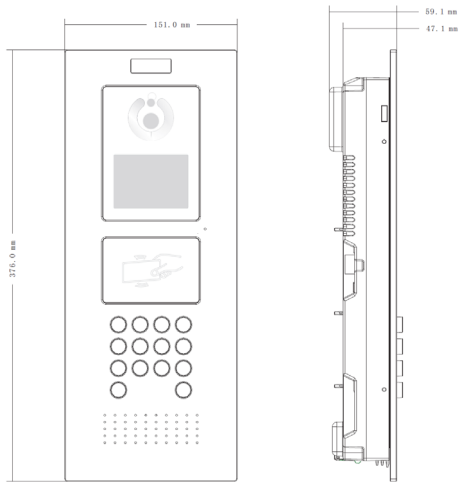

#### Approaching Induction

Body approaching	-
------------------	---

#### Interface

Door Control	1
--------------	---

Alarm In	2(1ch unlock button, 1ch feedback)
RS485	1

#### General

Ingress Protection	IP54
Tamper Switch	1
Installation	Flush
Material	Aluminum
Power	DC 12V
Power Consumption	Standby ≤1W, Work ≤10W
Working Temperature	-40°C~+60°C
Relative Humidity	10%~90%RH
Dimensions	151.0mm×376.0mm×59.1mm
Weight	1.6Kg

Dimensions

View Area

Application