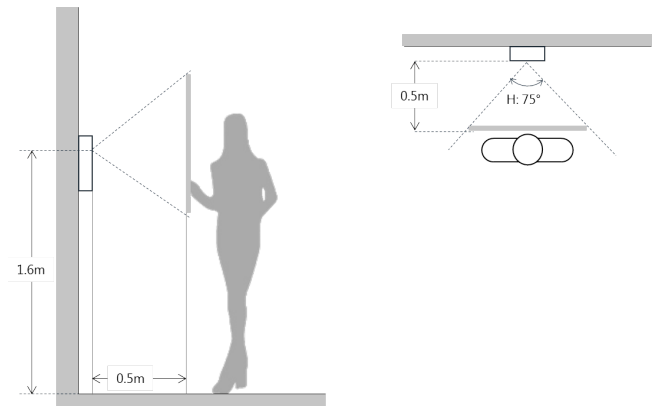

#### General

Ingress Protection	IP54
Tamper Switch	1
Installation	Flush
Material	Aluminum
Power	DC 12V
Power Consumption	Standby ≤1W, Work ≤10W
Working Temperature	-40°C~+60°C
Relative Humidity	10%~90%RH
Dimensions	151.0mm×376.0mm×59.1mm
Weight	1.6Kg

Dimensions

View Area

Application