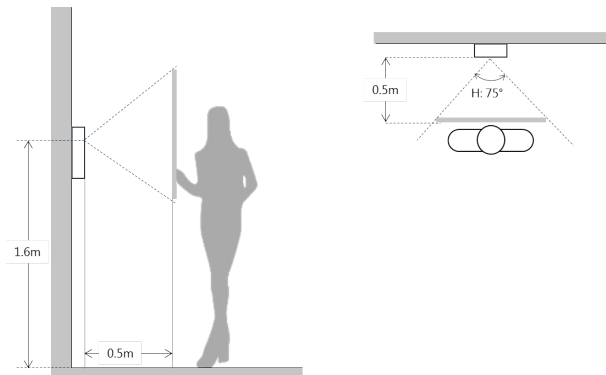

#### General

Ingress Protection	IP54, IK07
Tamper Switch	1
Installation	Surface & Flush
Material	Stainless steel
Power	DC 12V
Power Consumption	Standby ≤1W, Work ≤10W
Working Temperature	-40°C~+60°C
Relative Humidity	10%~90%RH
Dimensions	143.0mm×406.0mm×42.0mm
Weight	1.6Kg

Dimensions

View Area

Application