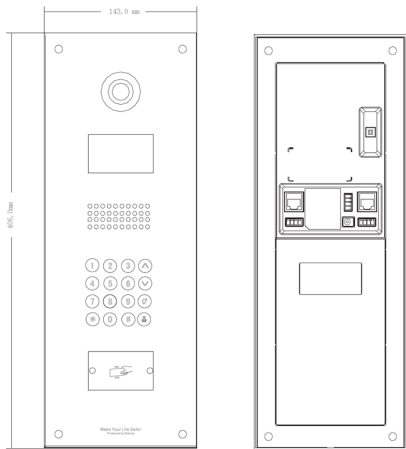

#### Interface

Door Control	1
--------------	---

Alarm In	2(1ch unlock button, 1ch feedback)
RS485	1

#### General

Ingress Protection	IP54, IK07
Tamper Switch	1
Installation	Surface & Flush
Material	Stainless steel
Power	DC 12V
Power Consumption	Standby ≤1W, Work ≤10W
Working Temperature	-40°C~+60°C
Relative Humidity	10%~90%RH
Dimensions	143.0mm×406.0mm×42.0mm
Weight	1.6Kg

Dimensions

View Area

Application