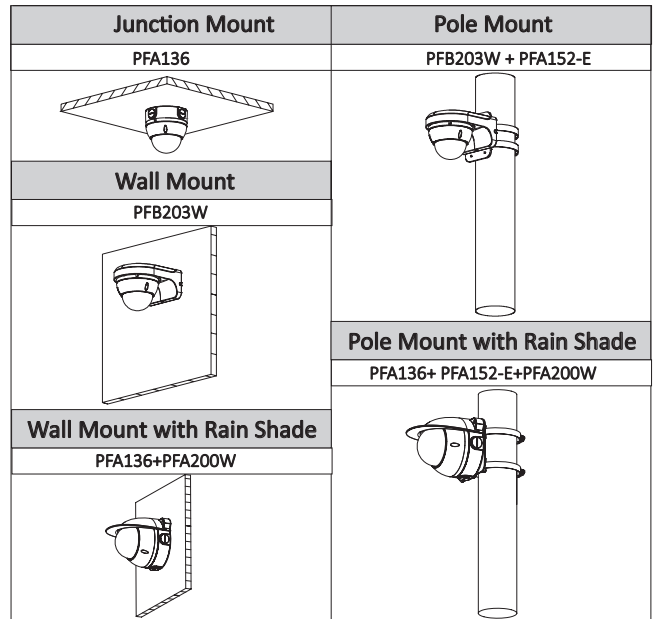

Construction

Casing	Metal
Dimensions	Φ109.9mm × 81mm (4.33" × 3.19")
Net Weight	0.34Kg (0.75lb)
Gross Weight	0.47Kg (1.04lb)

Ordering Information

Type	Part Number	Description
2MP camera	DH-IPC-HDBW1230EP-S-0280B	2MP IR Mini-Dome Network Camera, 2.8mm, PAL
	DH-IPC-HDBW1230EN-S-0280B	2MP IR Mini-Dome Network Camera, 2.8mm, NTSC
	IPC-HDBW1230EP-S-0280B	2MP IR Mini-Dome Network Camera, 2.8mm, PAL
	IPC-HDBW1230EN-S-0280B	2MP IR Mini-Dome Network Camera, 2.8mm, NTSC
	DH-IPC-HDBW1230EP-S-0360B	2MP IR Mini-Dome Network Camera, 3.6mm, PAL
	DH-IPC-HDBW1230EN-S-0360B	2MP IR Mini-Dome Network Camera, 3.6mm, NTSC
	IPC-HDBW1230EP-S-0360B	2MP IR Mini-Dome Network Camera, 3.6mm, PAL
Accessories (optional)	PFA136	Junction box
	PFB203W	Wall mount
	PFA152-E	Pole mount
	PFA200W	Rain shade

Accessories

Optional:

Dimensions (mm/inch)