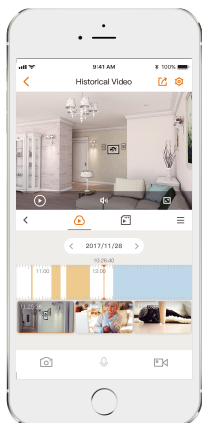

Stay close with what you care

With Cloud service, you will have access to what you care as long as Internet is available. You can record daily or motion videos on Cloud and play back anytime anywhere.